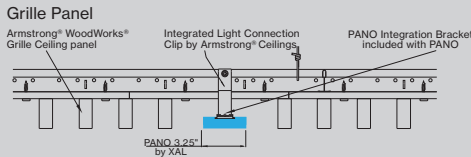

PANO 3.25" WOODWORKS® GRILLE FORTÉ

PERFORMANCE

- Coordinates with Woodworks® Grille ceiling panel
- Up to 122lm/W
- High performance opal cover
- Remote mountable LED driver
- Damp rated

WoodWorks® Grille Ceiling Integration