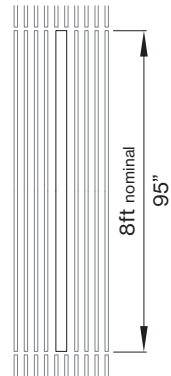

Custom CCT X X K

M DIMENSIONS IN FT

4' fixture 0 4 F T

6' fixture 0 6 F T

8' fixture 0 8 F T

fixture replaces full length of ceiling panel; please see table on next page and fixture length dimensions

G CRI

CRI > 80 C 8 0

CRI > 90 C 9 0

BASO
basolighting.com
xalusa.com

Technical data

	SIZE TYPE	LED COLOR TEMPERATURE	INPUT WATTS	DELIVERED LM TOTAL	LIGHT DISTRIBUTION	DELIVERED LUMEN DIRECT	OPTICAL EFFICIENCY	LUMINAIRE EFFICACY
PANO 3.25"								
e LED	8' opal	40K	29.5W	3600lm	100% down	3600lm	79%	122lm/W
e ² LED	8' opal	40K	44.7W	5400lm	100% down	5400lm	79%	121lm/W
e ²⁺ LED	8' opal	40K	58.9W	7000lm	100% down	7000lm	79%	119lm/W

*Woodworks ceilings are not available in this length. Wood panels need to be cut in the field to fit this length.

INTEGRATED LIGHT CONNECTION CLIP

Armstrong® Ceilings Integrated Light Connection Clip

visit armstrongceilings.com/linearlighting

DIMENSIONS

PANO 3.25"

WWG - ARMSTRONG® WOODWORKS® GRILLE PANELS

WWG view from below

WWG - ARMSTRONG® WOODWORKS® GRILLE PANELS cont'd

PANO mounting instructions

Get access to the PANO mounting instructions faster by scanning the QR code.