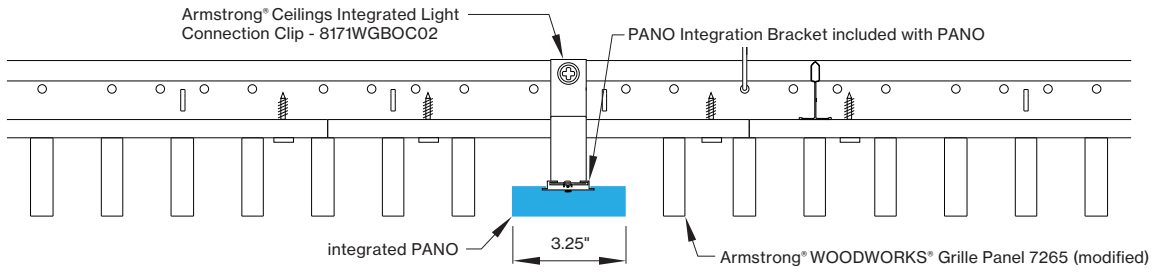

*Woodworks ceilings are not available in this length. Wood panels need to be cut in the field to fit this length.

INTEGRATED LIGHT CONNECTION CLIP

Armstrong® Ceilings Integrated Light Connection Clip

visit armstrongceilings.com/linearlighting

DIMENSIONS

PANO 3.25"

WWG - ARMSTRONG® WOODWORKS® GRILLE PANELS

WWG view from below

WWG - ARMSTRONG® WOODWORKS® GRILLE PANELS cont'd

PANO mounting instructions

Get access to the PANO mounting instructions faster by scanning the QR code.