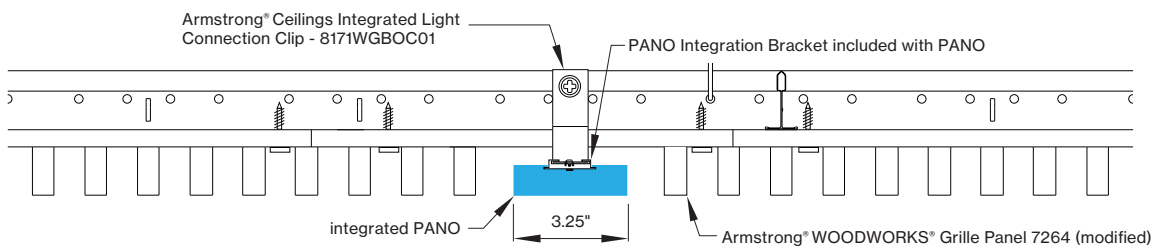

DIMENSIONS

PANO 3.25"

WWG - ARMSTRONG® WOODWORKS® GRILLE PANELS

WWG view from below