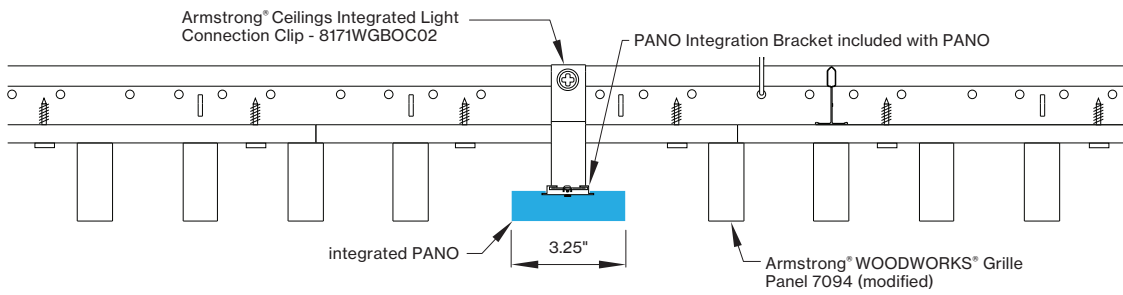

DIMENSIONS

PANO 3.25"

WWG - ARMSTRONG® WOODWORKS® GRILLE PANELS

WWG view from below