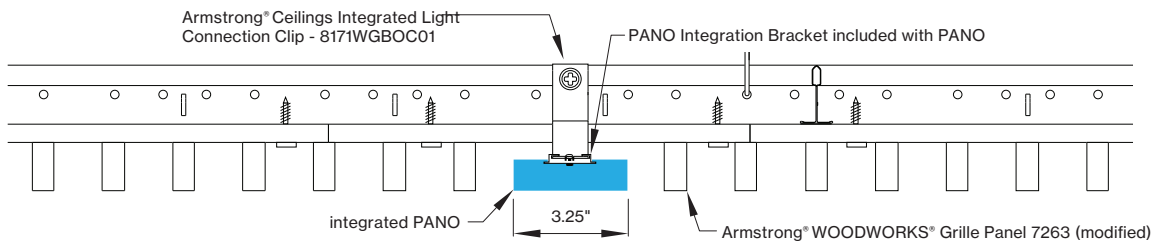

DIMENSIONS

PANO 3.25"

WWG - ARMSTRONG® WOODWORKS® GRILLE PANELS

WWG view from below