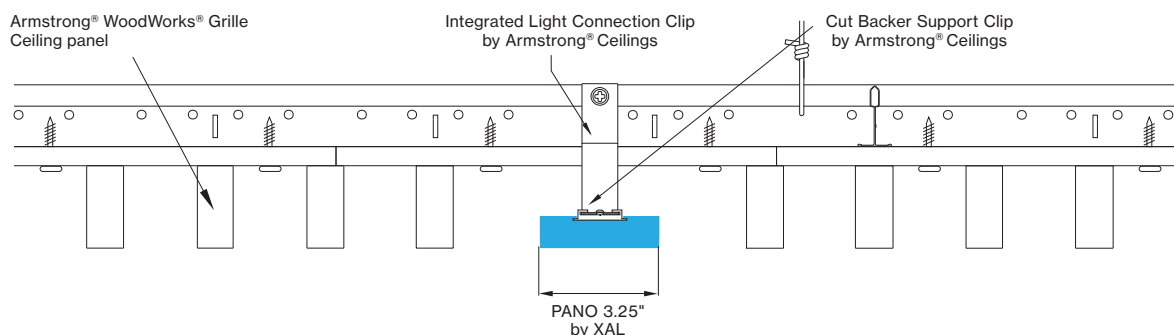

for 27 K, 30K or 35K multiply lm value by 0.96

WoodWorks® Grille Ceiling Integration

(for more ceiling options, please see CEILING OPTIONS pages)

Available lengths for ceiling types

CEILING TYPE	2FT	4FT	6FT	8FT
WoodWorks® Grille Tegular 9/16	23.375"	47.375"	n/a	n/a
WoodWorks® Grille Tegular 15/16	23"	47"	n/a	n/a
WoodWorks® Grille Classic	23"	47"	71"	95"
WoodWorks® Grille Forte	*23"	47"	71"	95"
WoodWorks® Linear Solid Wood panels	*23"	*47"	*71"	95"
WoodWorks® Linear Veneered panels	*23"	*47"	*71"	95.25"

*Woodworks ceilings are not available in this length. Wood panels need to be cut in the field to fit this length.

INTEGRATED LIGHT CONNECTION CLIP

Armstrong® Ceilings Integrated Light Connection Clip

visit armstrongceilings.com/linearlighting