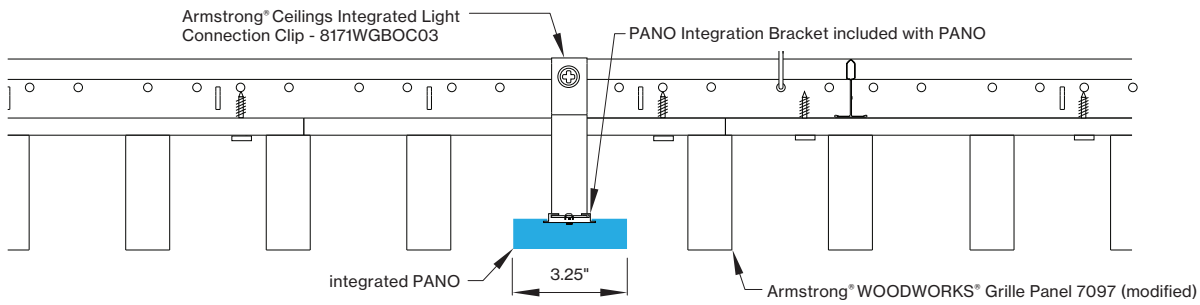

DIMENSIONS

PANO 3.25"

WWG - ARMSTRONG® WOODWORKS® GRILLE PANELS

WWG view from below