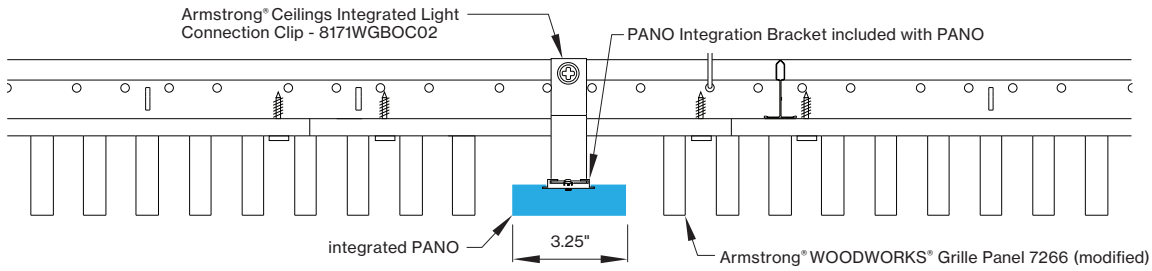

*Woodworks ceilings are not available in this length. Wood panels need to be cut in the field to fit this length.

INTEGRATED LIGHT CONNECTION CLIP

Armstrong® Ceilings Integrated Light Connection Clip

visit armstrongceilings.com/linearlighting

DIMENSIONS

PANO 3.25"

WWG - ARMSTRONG® WOODWORKS® GRILLE PANELS

WWG view from below

WWG - ARMSTRONG® WOODWORKS® GRILLE PANELS cont'd

PANO mounting instructions

Get access to the PANO mounting instructions faster by scanning the QR code.