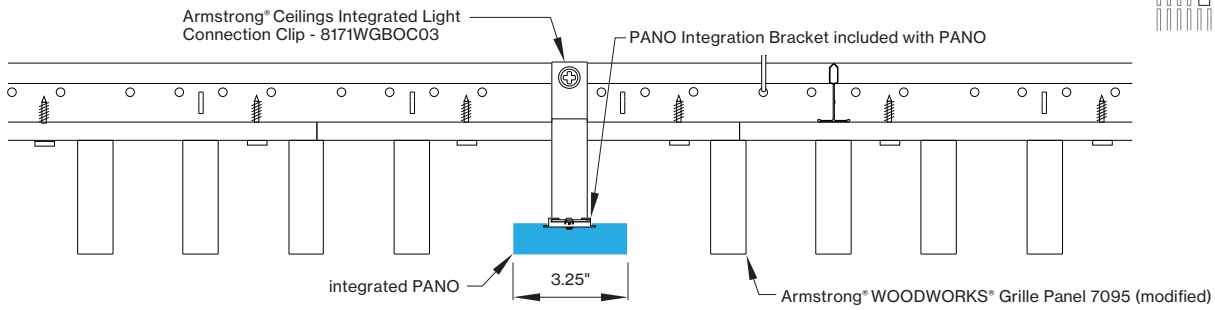

DIMENSIONS

PANO 3.25"

WWG - ARMSTRONG® WOODWORKS® GRILLE PANELS

WWG view from below